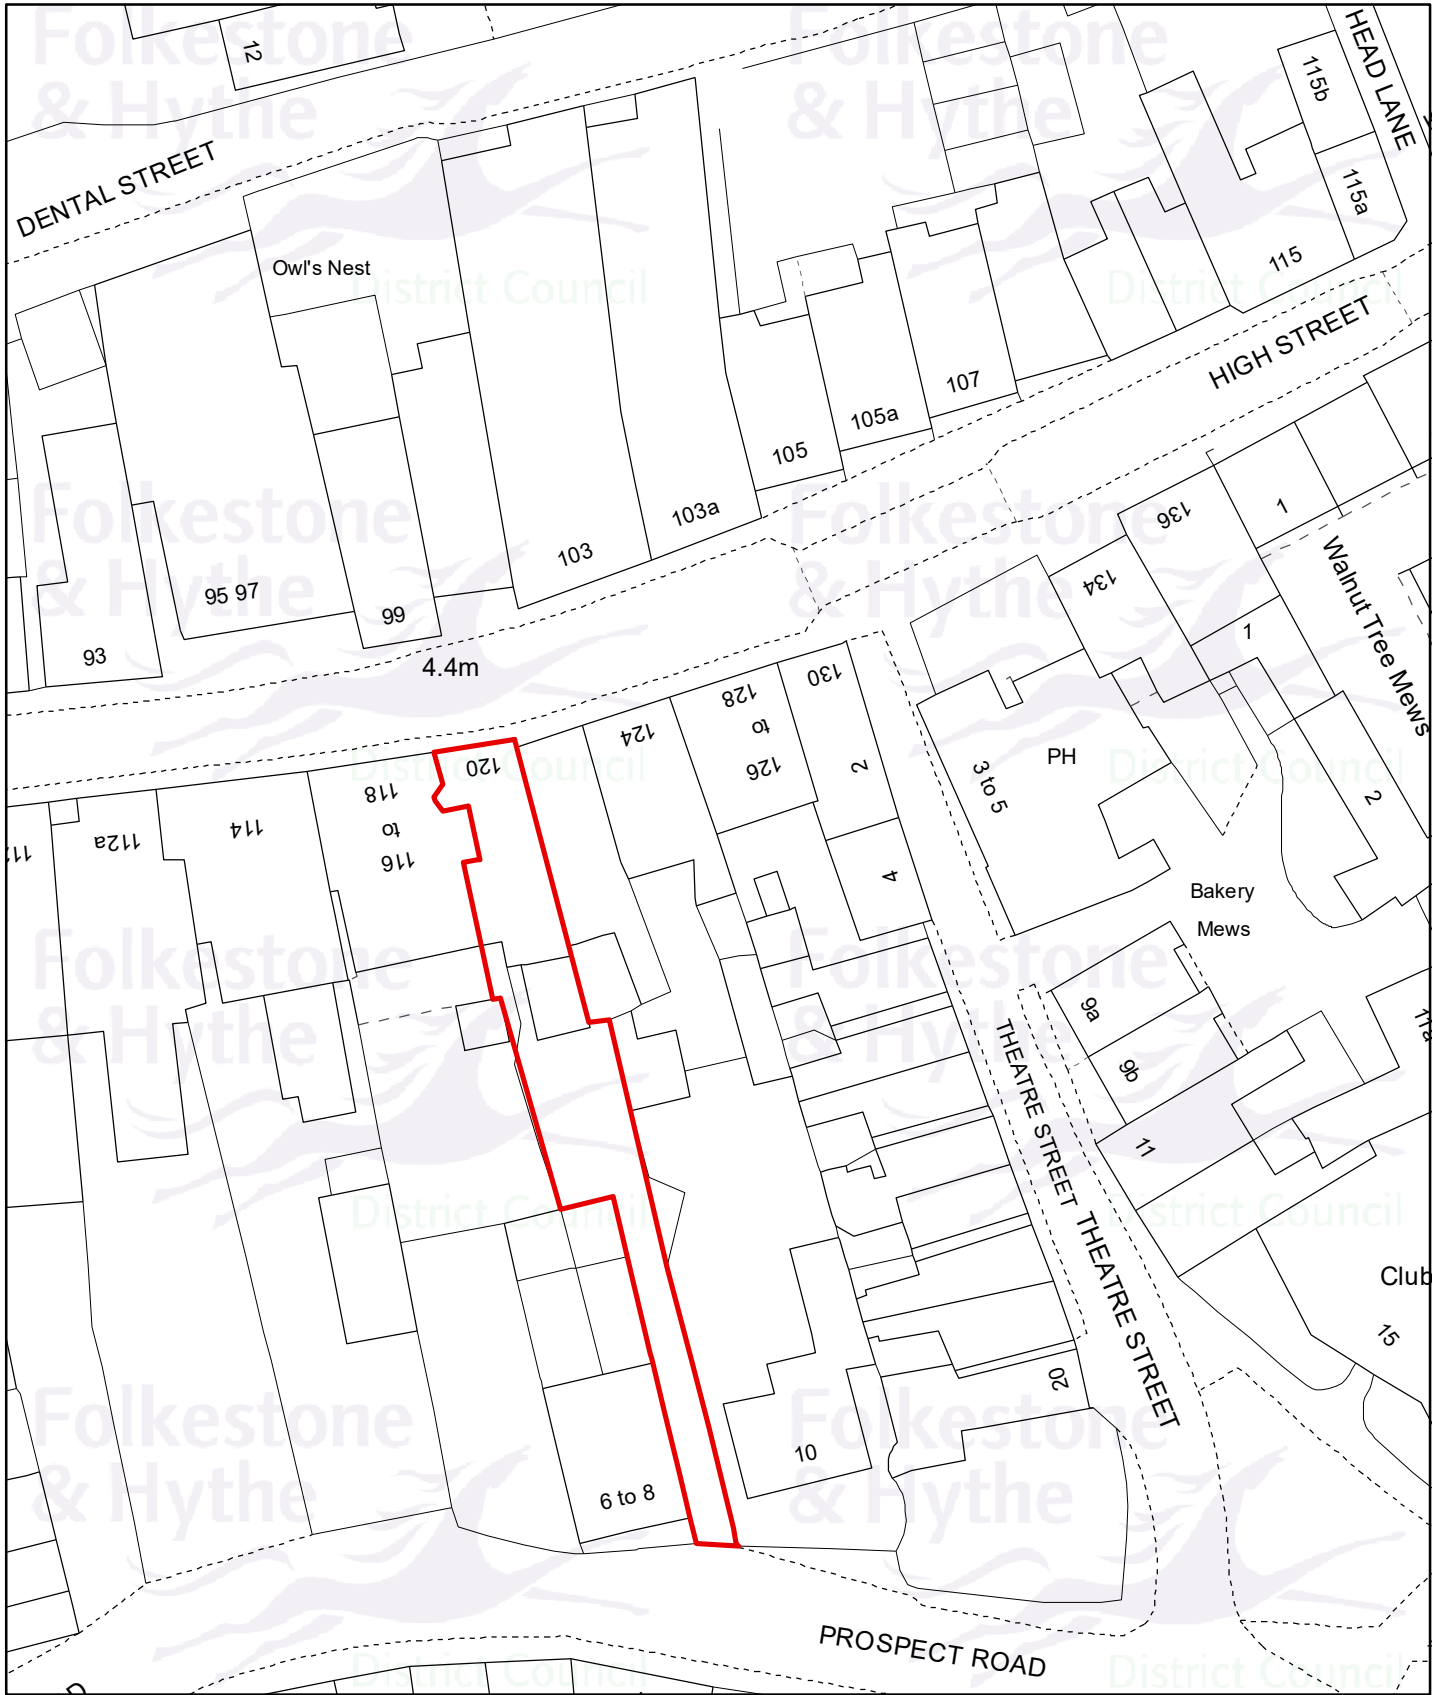

# 120 High Street, Hythe, CT21 5LE

Planning Application:  
22/0497/FH

Drawn date:  
06 Oct 2022

Drawn by:  
A.Gheorghita

Drawing ref:  
1634/CO/TG

Llywelyn Lloyd  
Chief Planning Officer

Contains Ordnance Survey data  
© Crown copyright and database right  
Folkestone & Hythe District Council 100019677 - 2022

Drawn at 1:500 on A4